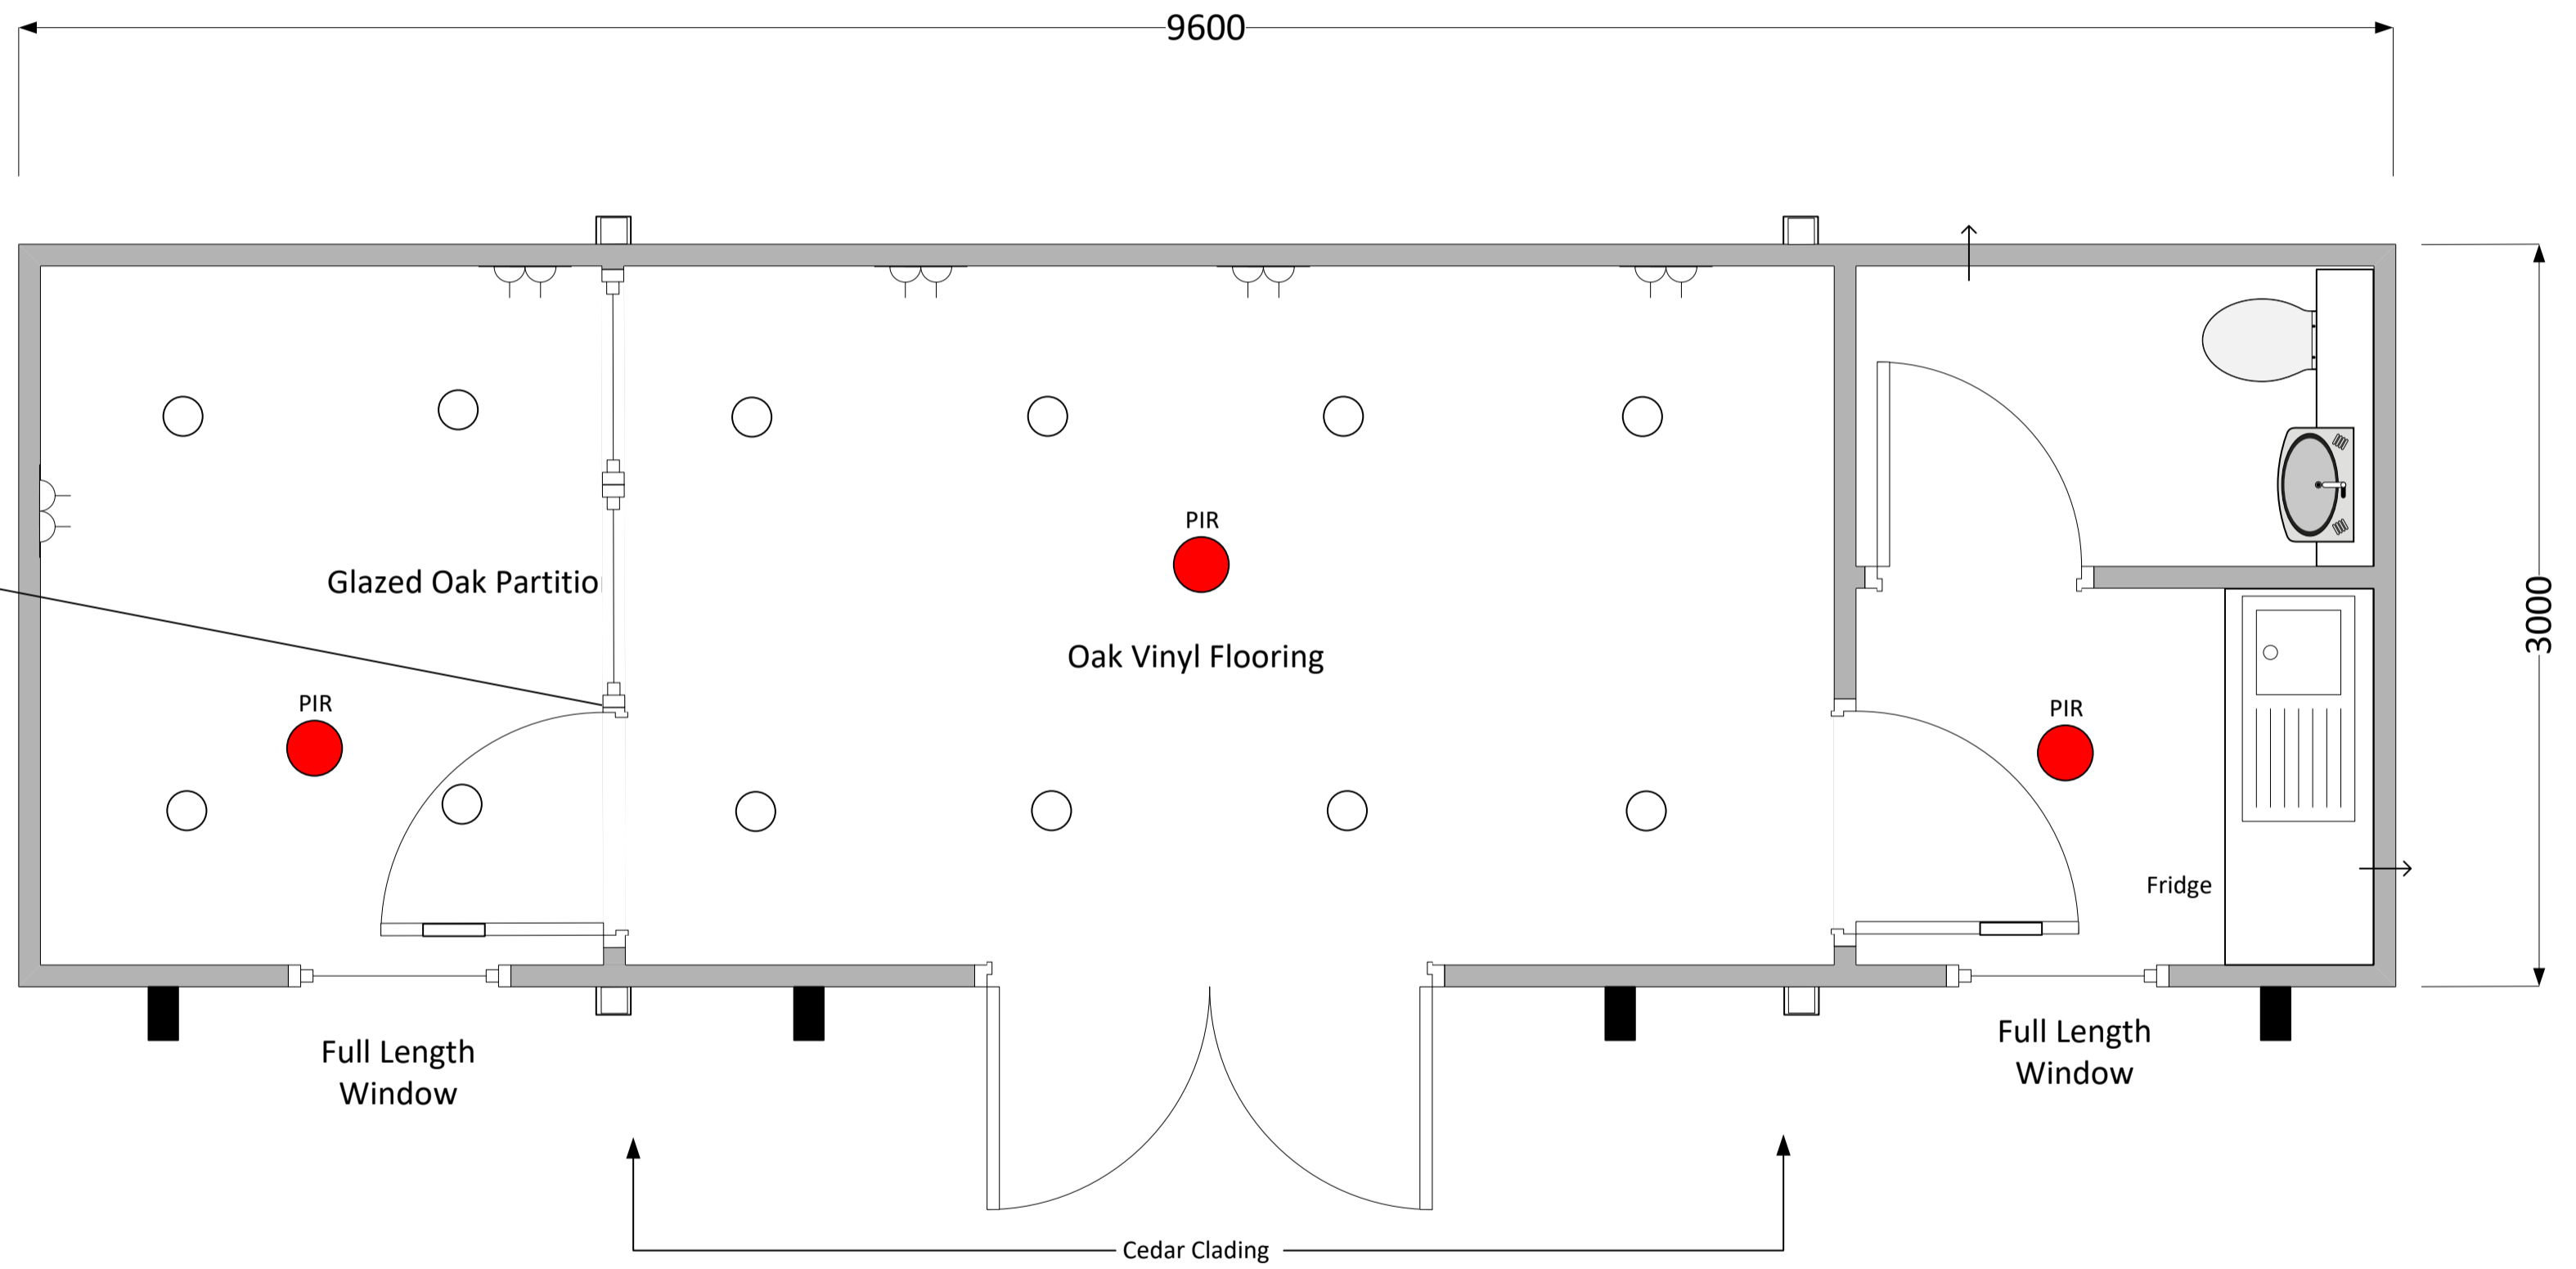

This drawing and dimensions are for illustration purposes only and may differ slightly from the building provided

Approval

Name.....

Signed.....

Date.....

Glazed Oak Partition

SCALE: 1:25

Client; Acrol Stock	Date; 14 <sup>th</sup> September 202	Drawing No
Project Name; Marketing Suite Stock		Drawn By; WLM